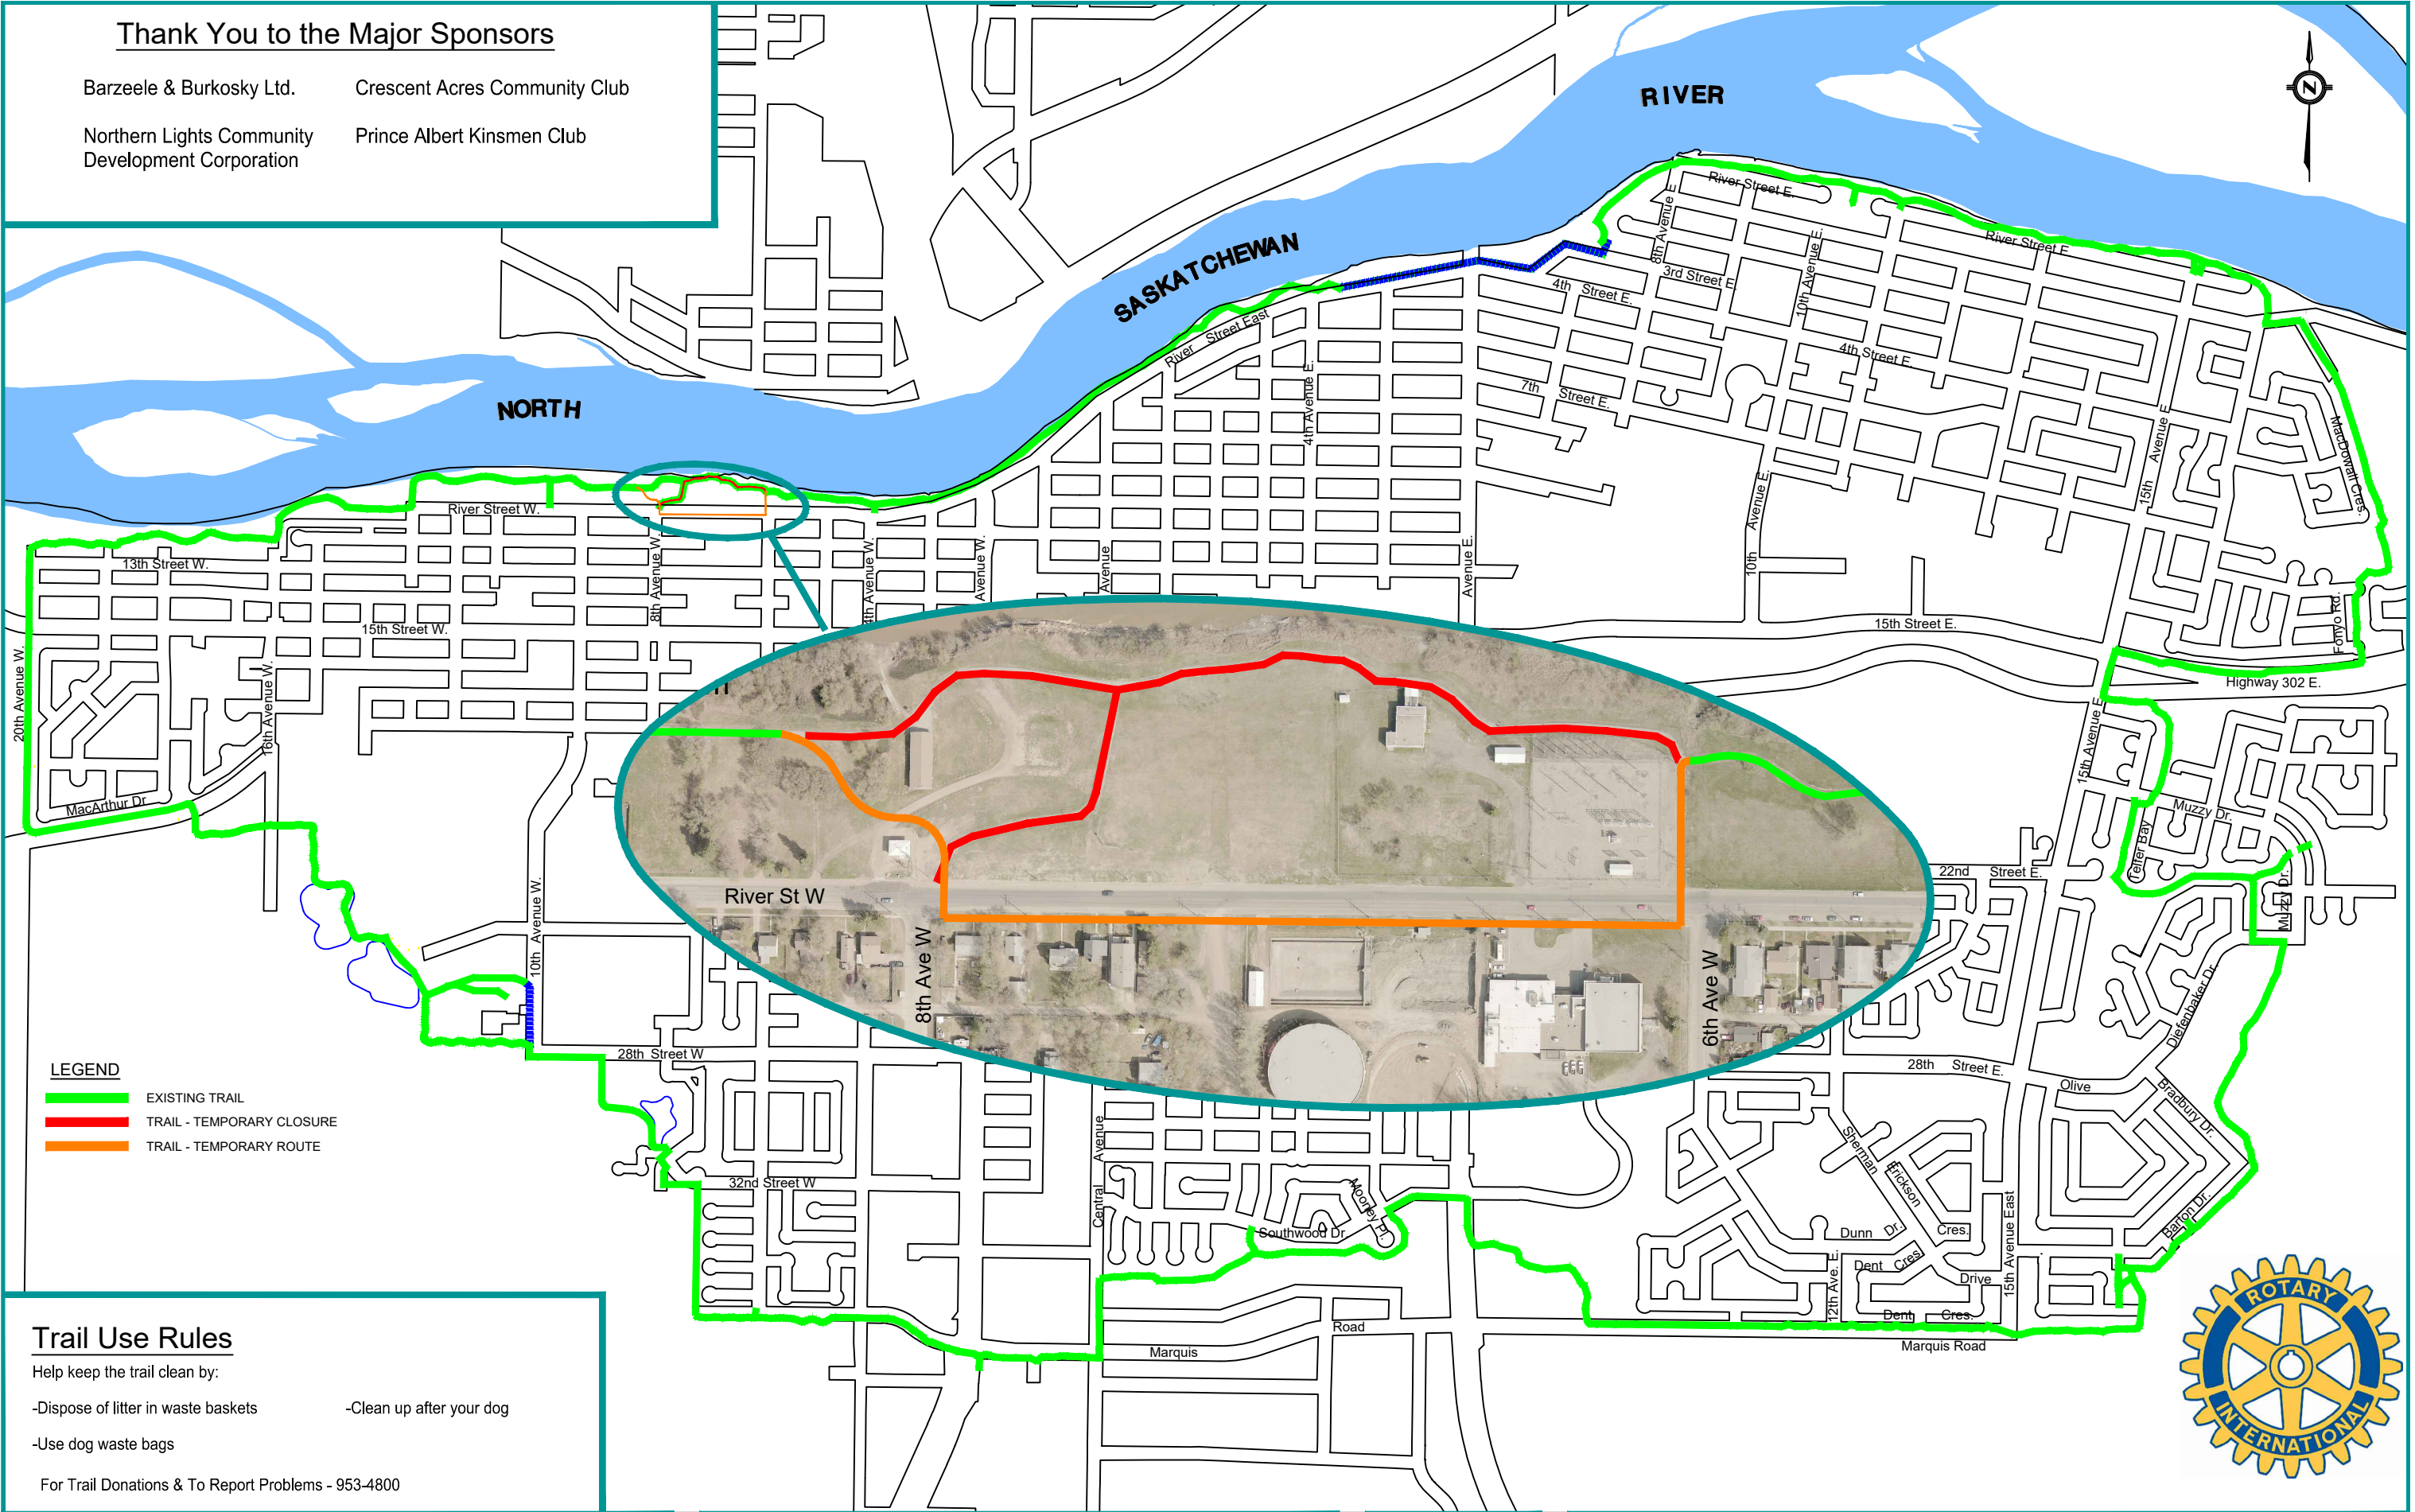

Thank You to the Major Sponsors

Barzeele & Burkosky Ltd.   Crescent Acres Community Club
Northern Lights Community Development Corporation   Prince Albert Kinsmen Club

LEGEND

- EXISTING TRAIL
- TRAIL - TEMPORARY CLOSURE
- TRAIL - TEMPORARY ROUTE

Trail Use Rules
Help keep the trail clean by:

- -Dispose of litter in waste baskets
- -Clean up after your dog
- -Use dog waste bags

For Trail Donations & To Report Problems - 953-4800

ROTARY TRAIL

CITY OF PRINCE ALBERT
COMMUNITY SERVICES